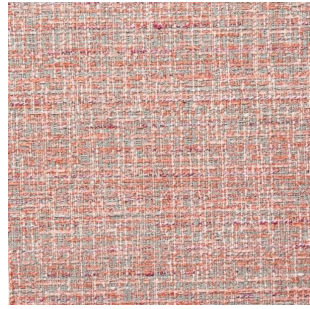

Casamilano

5203/6

Color: Blue

Tirella: 5203

Category: Cat F

Not fireproof

35% VI 32% CO 22% PL 8% PC 3% LI - H. cm 140- 820 gr. /ml - Xenotest 4/5 - Martindale 22.000.

The colours on the screen, for well known technical reasons, are indicative only and may differ from the actual finish.

Colour Variations

5203/1.

5203/2.

5203/7.

5203/8

5203/3

5203/10

5203/11

5203/12

5203/1

5203/2

5203/7