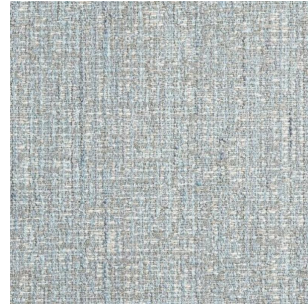

Casamilano

5203/6

Color: Blue

Tirella: 5203

Category: Cat F

Not fireproof

35% VI 32% CO 22% PL 8% PC 3% LI - H. cm 140- 820 gr. /ml - Xenotest 4/5 - Martindale 22.000.

The colours on the screen, for well known technical reasons, are indicative only and may differ from the actual finish.

Colour Variations

5203/1.

5203/2.

5203/7.

5203/8

5203/3

5203/10

5203/11