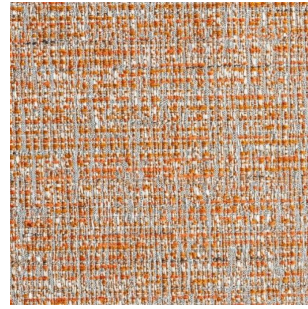

Casamilano

5203/6

Color: Blue

Tirella: 5203

Category: Cat F

Not fireproof

35% VI 32% CO 22% PL 8% PC 3% LI - H. cm 140- 820 gr. /ml - Xenotest 4/5 - Martindale 22.000.

The colours on the screen, for well known technical reasons, are indicative only and may differ from the actual finish.

Colour Variations

5203/1.

5203/2.

5203/7.

5203/8

5203/3

5203/10

5203/11