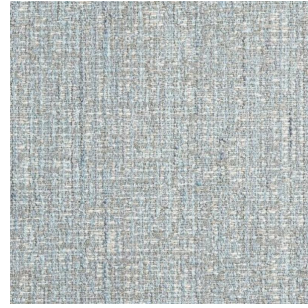

Casamilano

5203/3

Color: Grey

Tirella: 5203

Category: Cat F

Not fireproof

35% VI 32% CO 22% PL 8% PC 3% LI - H. cm 140 - 820 gr./ml - Xenotest 4/5 - Martindale 22.000.

The colours on the screen, for well known technical reasons, are indicative only and may differ from the actual finish.

Colour Variations

5203/1.

5203/2.

5203/7.

5203/8

5203/6

5203/10

5203/11