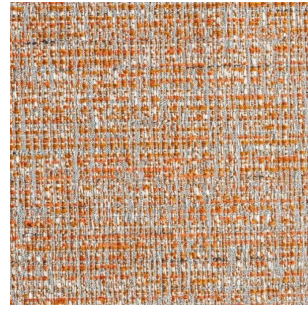

Casamilano

5203/3

Color: Grey

Tirella: 5203

Category: Cat F

Not fireproof

35% VI 32% CO 22% PL 8% PC 3% LI - H. cm 140 - 820 gr./ml - Xenotest 4/5 - Martindale 22.000.

The colours on the screen, for well known technical reasons, are indicative only and may differ from the actual finish.

Colour Variations

5203/1.

5203/2.

5203/7.

5203/8

5203/6

5203/10

5203/11