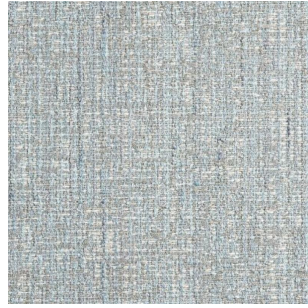

Casamilano

5203/10

Color: Pink

Tirella: 5203

Category: Cat F

Not fireproof

35% VI 32% CO 22% PL 8% PC 3% LI - H. cm 140- 820 gr. /ml - Xenotest 4/5 - Martindale 22.000.

The colours on the screen, for well known technical reasons, are indicative only and may differ from the actual finish.

Colour Variations

5203/1.

5203/2.

5203/7.

5203/8

5203/6

5203/3

5203/11