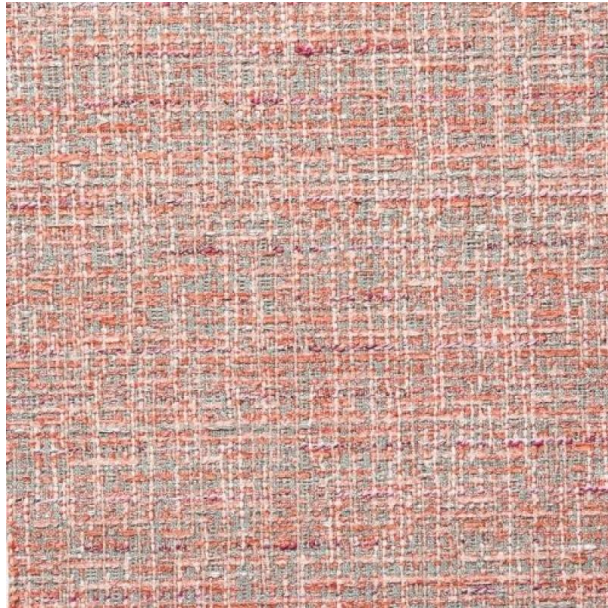

Casamilano

5203/10

Color: Pink

Tirella: 5203

Category: Cat F

Not fireproof

35% VI 32% CO 22% PL 8% PC 3% LI - H. cm 140- 820 gr. /ml - Xenotest 4/5 - Martindale 22.000.

The colours on the screen, for well known technical reasons, are indicative only and may differ from the actual finish.

Colour Variations

5203/1.

5203/2.

5203/7.

5203/8

5203/6

5203/3

5203/11