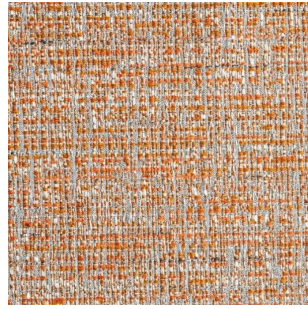

Casamilano

5203/10

Color: Pink

Tirella: 5203

Category: Cat F

Not fireproof

35% VI 32% CO 22% PL 8% PC 3% LI - H. cm 140- 820 gr. /ml - Xenotest 4/5 - Martindale 22.000.

The colours on the screen, for well known technical reasons, are indicative only and may differ from the actual finish.

Colour Variations

5203/1.

5203/2.

5203/7.

5203/8

5203/6

5203/3

5203/11