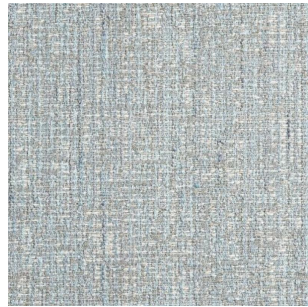

Colour Variations

5203/7