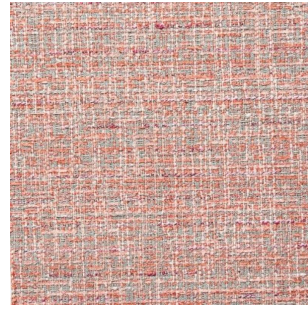

# Casamilano

5203/11

Color: Orange

Tirella: 5203

Category: Cat F

Not fireproof

35% VI 32% CO 22% PL 8% PC 3% LI - H. cm 140- 820 gr. /ml - Xenotest 4/5 - Martindale 22.000.

The colours on the screen, for well known technical reasons, are indicative only and may differ from the actual finish.

# Colour Variations

5203/1.

5203/2.

5203/7.

5203/8

5203/6

5203/3

5203/10

5203/12

5203/1

5203/2

5203/7