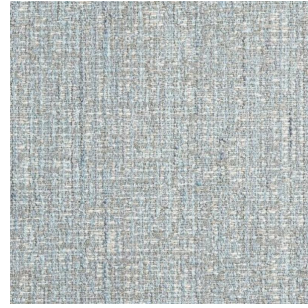

# Casamilano

5203/11

Color: Orange

Tirella: 5203

Category: Cat F

Not fireproof

35% VI 32% CO 22% PL 8% PC 3% LI - H. cm 140- 820 gr. /ml - Xenotest 4/5 - Martindale 22.000.

The colours on the screen, for well known technical reasons, are indicative only and may differ from the actual finish.

# Colour Variations

5203/1.

5203/2.

5203/7.

5203/8

5203/6

5203/3

5203/10