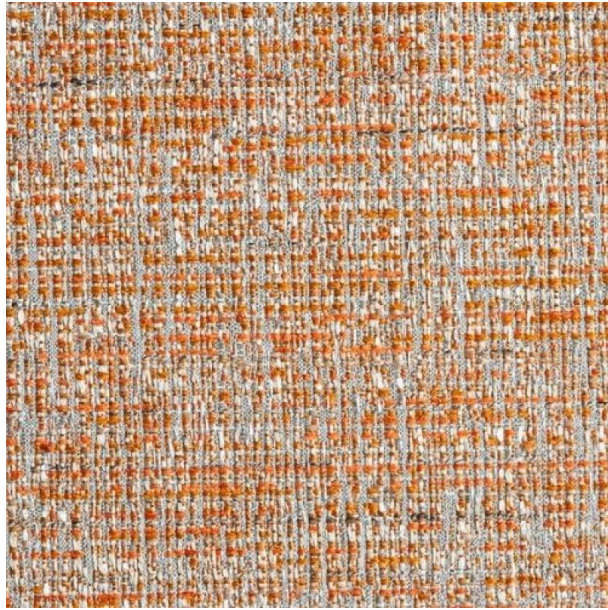

# Casamilano

5203/11

Color: Orange

Tirella: 5203

Category: Cat F

Not fireproof

35% VI 32% CO 22% PL 8% PC 3% LI - H. cm 140- 820 gr. /ml - Xenotest 4/5 - Martindale 22.000.

The colours on the screen, for well known technical reasons, are indicative only and may differ from the actual finish.

# Colour Variations

5203/1.

5203/2.

5203/7.

5203/8

5203/6

5203/3

5203/10