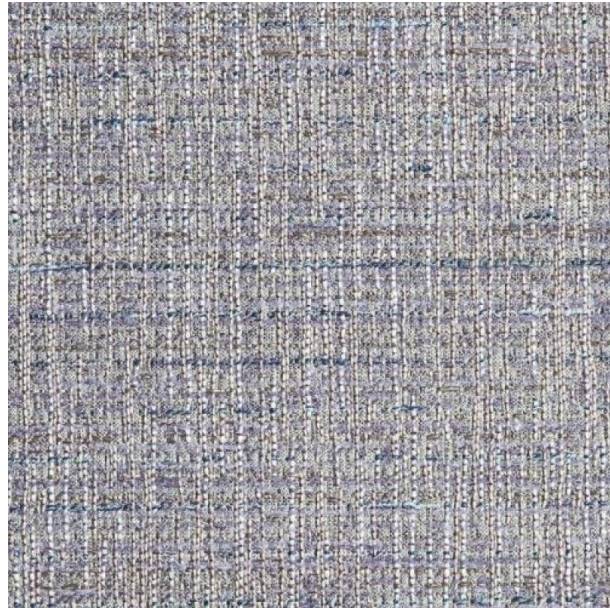

# Casamilano

5203/12

Color: Mauve

Tirella: 5203

Category: Cat F

Not fireproof

35% VI 32% CO 22% PL 8% PC 3% LI - H. cm 140- 820 gr. /ml - Xenotest 4/5 - Martindale 22.000.

The colours on the screen, for well known technical reasons, are indicative only and may differ from the actual finish.

# Colour Variations

5203/1.

5203/2.

5203/7.

5203/8

5203/6

5203/3

5203/10