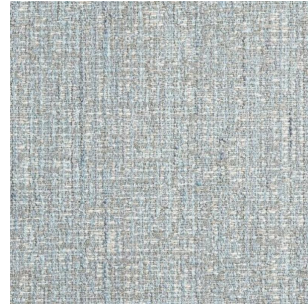

# Casamilano

5203/12

Color: Mauve

Tirella: 5203

Category: Cat F

Not fireproof

35% VI 32% CO 22% PL 8% PC 3% LI - H. cm 140- 820 gr. /ml - Xenotest 4/5 - Martindale 22.000.

The colours on the screen, for well known technical reasons, are indicative only and may differ from the actual finish.

# Colour Variations

5203/1.

5203/2.

5203/7.

5203/8

5203/6

5203/3

5203/10