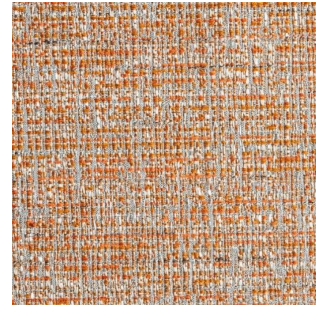

# Casamilano

5203/12

Color: Mauve

Tirella: 5203

Category: Cat F

Not fireproof

35% VI 32% CO 22% PL 8% PC 3% LI - H. cm 140- 820 gr. /ml - Xenotest 4/5 - Martindale 22.000.

The colours on the screen, for well known technical reasons, are indicative only and may differ from the actual finish.

# Colour Variations

5203/1.

5203/2.

5203/7.

5203/8

5203/6

5203/3

5203/10

5203/11

5203/1

5203/2

5203/7