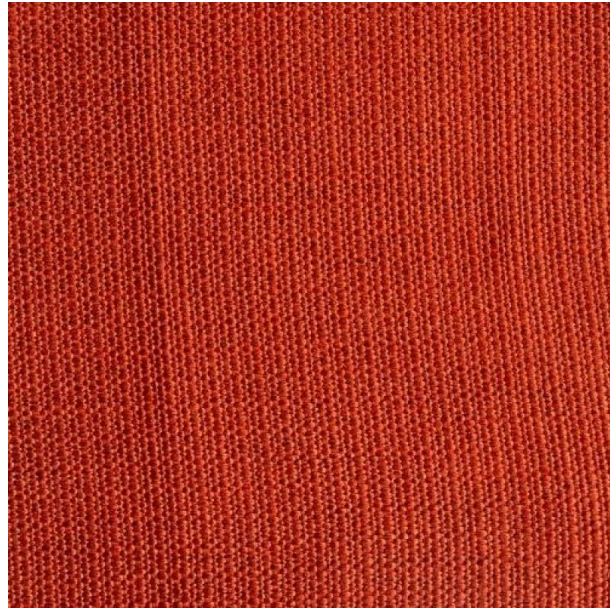

Casamilano

UTO/21

Color: Orange

Tirella: Uto

Category: Cat B

Not fireproof

100% PL - H. 140 cm - 615 gr ml - Xenotest 4/5 - Martindale > 30.000 - Shrinkproof.

The colours on the screen, for well known technical reasons, are indicative only and may differ from the actual finish.

Colour Variations

UTO/3.

UTO/14.

UTO/15.

UTO/17.

UTO/12

UTO/9

UTO/2