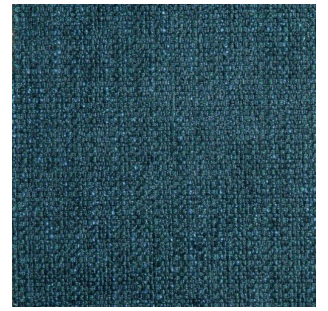

Casamilano

KHALI/101

Color: White

Tirella: Khali

Category: Cat D

Fireproof

47% VI 22% CO 18% PL 13% LI - H. 140 cm - 770 gr/ml - Xenotest 4/5 - Martindale 30.000 |
Fireproof Cal.TB117: 2013 + 2015

The colours on the screen, for well known technical reasons, are indicative only and may differ from the actual finish.

Colour Variations

KHALI/102

KHALI/105

KHALI/103

KHALI/106

KHALI/109

KHALI/107

KHALI/112

KHALI/111

KHALI/110

KHALI/113

KHALI/114