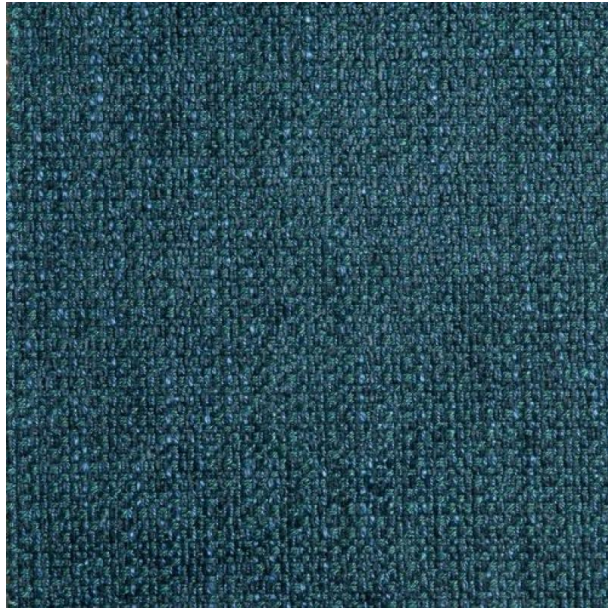

Casamilano

KHALI/106

Color: Teal

Tirella: Khali

Category: Cat D

Fireproof

47% VI 22% CO 18% PL 13% LI - H. 140 cm - 770 gr/ml - Xenotest 4/5 - Martindale 30.000 |
Fireproof Cal.TB117: 2013 + 2015

The colours on the screen, for well known technical reasons, are indicative only and may differ from the actual finish.

Colour Variations

KHALI/102

KHALI/101

KHALI/105

KHALI/103

KHALI/109

KHALI/107

KHALI/112