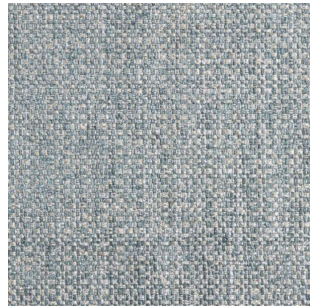

Casamilano

KHALI/107

Color: Blue

Tirella: Khali

Category: Cat D

Fireproof

47% VI 22% CO 18% PL 13% LI - H. 140 cm - 770 gr/ml - Xenotest 4/5 - Martindale 30.000 |
Fireproof Cal.TB117: 2013 + 2015

The colours on the screen, for well known technical reasons, are indicative only and may differ from the actual finish.

Colour Variations

KHALI/102

KHALI/101

KHALI/105

KHALI/103

KHALI/106

KHALI/109

KHALI/112

KHALI/111

KHALI/110

KHALI/113

KHALI/114