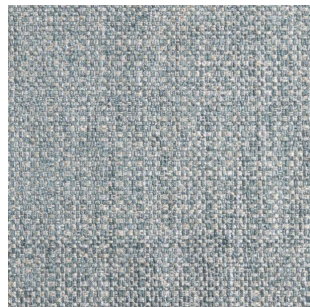

Casamilano

KHALI/112

Color: Grey

Tirella: Khali

Category: Cat D

Fireproof

47% VI 22% CO 18% PL 13% LI - H. 140 cm - 770 gr/ml - Xenotest 4/5 - Martindale 30.000 |
Fireproof Cal.TB117: 2013 + 2015

The colours on the screen, for well known technical reasons, are indicative only and may differ from the actual finish.

Colour Variations

KHALI/102

KHALI/101

KHALI/105

KHALI/103

KHALI/106

KHALI/109

KHALI/107

KHALI/111

KHALI/110

KHALI/113

KHALI/114