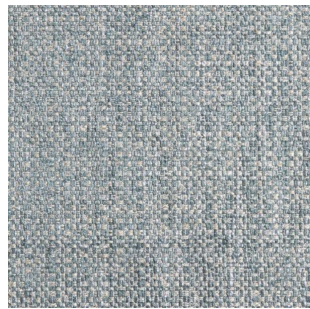

Casamilano

KHALI/111

Color: Greige

Tirella: Khali

Category: Cat D

Fireproof

47% VI 22% CO 18% PL 13% LI - H. 140 cm - 770 gr/ml - Xenotest 4/5 - Martindale 30.000 |
Fireproof Cal.TB117: 2013 + 2015

The colours on the screen, for well known technical reasons, are indicative only and may differ from the actual finish.

Colour Variations

KHALI/102

KHALI/101

KHALI/105

KHALI/103

KHALI/106

KHALI/109

KHALI/107

KHALI/112

KHALI/110

KHALI/113

KHALI/114