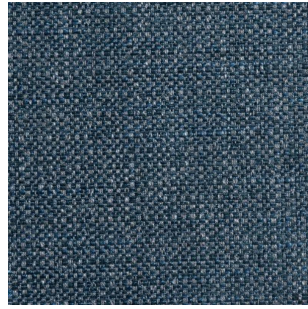

Casamilano

KHALI/111

Color: Greige

Tirella: Khali

Category: Cat D

Fireproof

47% VI 22% CO 18% PL 13% LI - H. 140 cm - 770 gr/ml - Xenotest 4/5 - Martindale 30.000 |
Fireproof Cal.TB117: 2013 + 2015

The colours on the screen, for well known technical reasons, are indicative only and may differ from the actual finish.

Colour Variations

KHALI/102

KHALI/101

KHALI/105

KHALI/103

KHALI/106

KHALI/109

KHALI/107

KHALI/112

KHALI/110

KHALI/113

KHALI/114