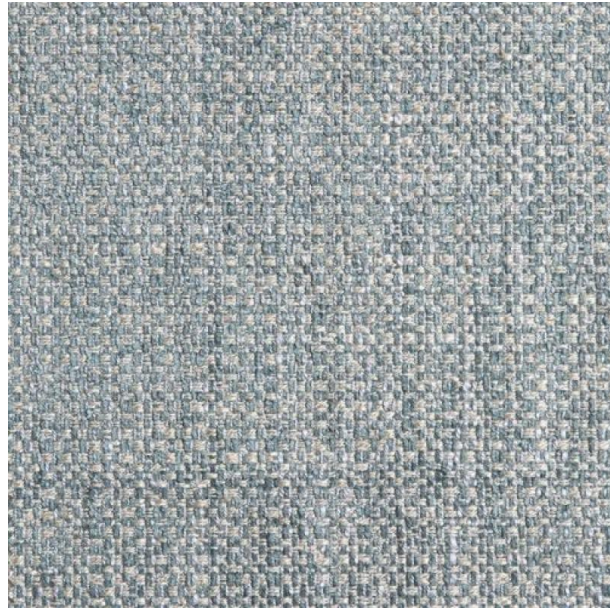

Casamilano

KHALI/113

Color: Light blue

Tirella: Khali

Category: Cat D

Fireproof

47% VI 22% CO 18% PL 13% LI - H. 140 cm - 770 gr/ml - Xenotest 4/5 - Martindale 30.000 |
Fireproof Cal.TB117: 2013 + 2015

The colours on the screen, for well known technical reasons, are indicative only and may differ from the actual finish.

Colour Variations

KHALI/102

KHALI/101

KHALI/105

KHALI/103

KHALI/106

KHALI/109

KHALI/107

KHALI/112

KHALI/111

KHALI/110

KHALI/114