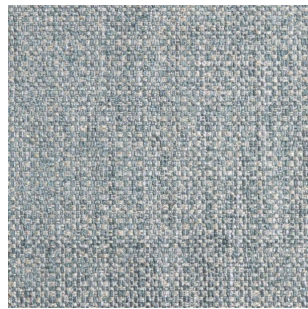

Casamilano

KHALI/114

Color: Orange

Tirella: Khali

Category: Cat D

Fireproof

47% VI 22% CO 18% PL 13% LI - H. 140 cm - 770 gr/ml - Xenotest 4/5 - Martindale 30.000 |
Fireproof Cal.TB117: 2013 + 2015

The colours on the screen, for well known technical reasons, are indicative only and may differ from the actual finish.

Colour Variations

KHALI/102

KHALI/101

KHALI/105

KHALI/103

KHALI/106

KHALI/109

KHALI/107

KHALI/112

KHALI/111

KHALI/110

KHALI/113