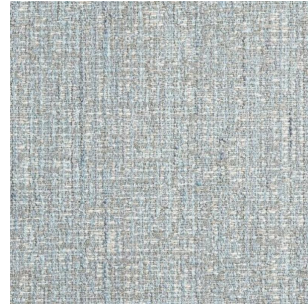

Casamilano

5203/1

Color: Natural

Tirella: 5203

Category: Cat F

Not fireproof

35% VI 32% CO 22% PL 8% PC 3% LI - H. cm 140- 820 gr. /ml - Xenotest 4/5 - Martindale 22.000.

The colours on the screen, for well known technical reasons, are indicative only and may differ from the actual finish.

Colour Variations

5203/1.

5203/2.

5203/7.

5203/8

5203/6

5203/3

5203/10