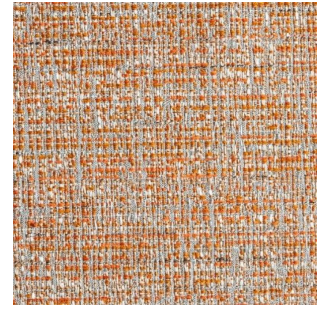

Casamilano

5203/1

Color: Natural

Tirella: 5203

Category: Cat F

Not fireproof

35% VI 32% CO 22% PL 8% PC 3% LI - H. cm 140- 820 gr. /ml - Xenotest 4/5 - Martindale 22.000.

The colours on the screen, for well known technical reasons, are indicative only and may differ from the actual finish.

Colour Variations

5203/1.

5203/2.

5203/7.

5203/8

5203/6

5203/3

5203/10

5203/11

5203/12

5203/2

5203/7