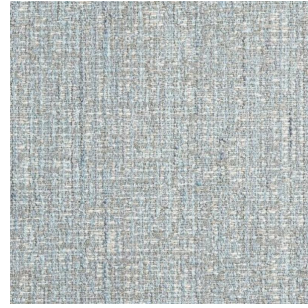

Casamilano

5203/2

Color: Greige

Tirella: 5203

Category: Cat F

Not fireproof

35% VI 32% CO 22% PL 8% PC 3% LI - H. cm 140- 820 gr. /ml - Xenotest 4/5 - Martindale 22.000.

The colours on the screen, for well known technical reasons, are indicative only and may differ from the actual finish.

Colour Variations

5203/1.

5203/2.

5203/7.

5203/8

5203/6

5203/3

5203/10