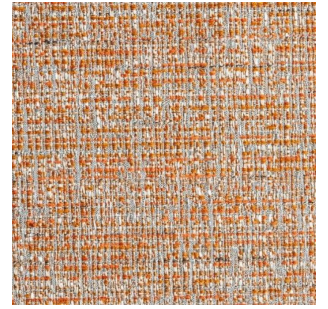

Casamilano

5203/2

Color: Greige

Tirella: 5203

Category: Cat F

Not fireproof

35% VI 32% CO 22% PL 8% PC 3% LI - H. cm 140- 820 gr. /ml - Xenotest 4/5 - Martindale 22.000.

The colours on the screen, for well known technical reasons, are indicative only and may differ from the actual finish.

Colour Variations

5203/1.

5203/2.

5203/7.

5203/8

5203/6

5203/3

5203/10

5203/11

5203/12

5203/1

5203/7