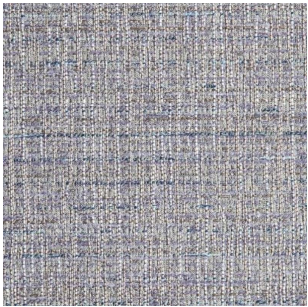

Casamilano

5203/2

Color: Greige

Tirella: 5203

Category: Cat F

Not fireproof

35% VI 32% CO 22% PL 8% PC 3% LI - H. cm 140- 820 gr. /ml - Xenotest 4/5 - Martindale 22.000.

The colours on the screen, for well known technical reasons, are indicative only and may differ from the actual finish.

Colour Variations

5203/1.

5203/2.

5203/7.

5203/8

5203/6

5203/3

5203/10

5203/11

5203/12

5203/1

5203/7