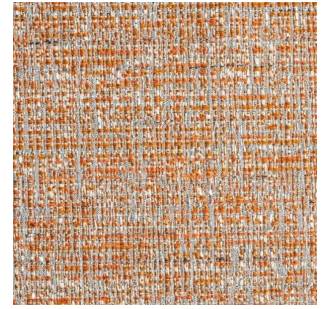

# Casamilano

5203/7

Color: Powder

Tirella: 5203

Category: Cat F

Not fireproof

35% VI 32% CO 22% PL 8% PC 3% LI - H. cm 140- 820 gr. /ml - Xenotest 4/5 - Martindale 22.000.

The colours on the screen, for well known technical reasons, are indicative only and may differ from the actual finish.

# Colour Variations

5203/1.

5203/2.

5203/7.

5203/8

5203/6

5203/3

5203/10

5203/11

5203/12

5203/1

5203/2