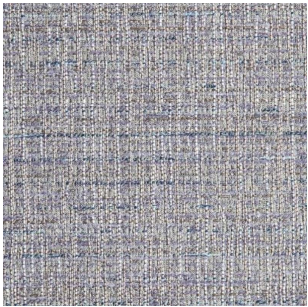

# Casamilano

5203/7

Color: Powder

Tirella: 5203

Category: Cat F

Not fireproof

35% VI 32% CO 22% PL 8% PC 3% LI - H. cm 140- 820 gr. /ml - Xenotest 4/5 - Martindale 22.000.

The colours on the screen, for well known technical reasons, are indicative only and may differ from the actual finish.

# Colour Variations

5203/1.

5203/2.

5203/7.

5203/8

5203/6

5203/3

5203/10

5203/11

5203/12

5203/1

5203/2