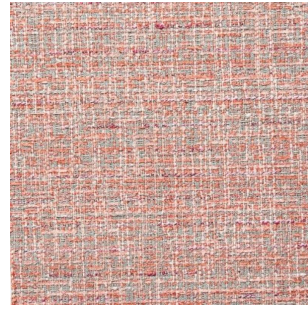

# Casamilano

5203/7

Color: Powder

Tirella: 5203

Category: Cat F

Not fireproof

35% VI 32% CO 22% PL 8% PC 3% LI - H. cm 140- 820 gr. /ml - Xenotest 4/5 - Martindale 22.000.

The colours on the screen, for well known technical reasons, are indicative only and may differ from the actual finish.

# Colour Variations

5203/1.

5203/2.

5203/7.

5203/8

5203/6

5203/3

5203/10

5203/11

5203/12

5203/1

5203/2