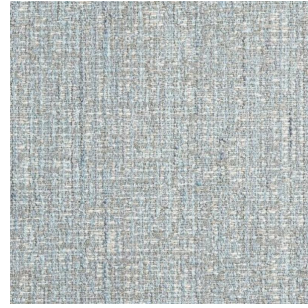

# Casamilano

5203/7

Color: Powder

Tirella: 5203

Category: Cat F

Not fireproof

35% VI 32% CO 22% PL 8% PC 3% LI - H. cm 140- 820 gr. /ml - Xenotest 4/5 - Martindale 22.000.

The colours on the screen, for well known technical reasons, are indicative only and may differ from the actual finish.

# Colour Variations

5203/1.

5203/2.

5203/7.

5203/8

5203/6

5203/3

5203/10