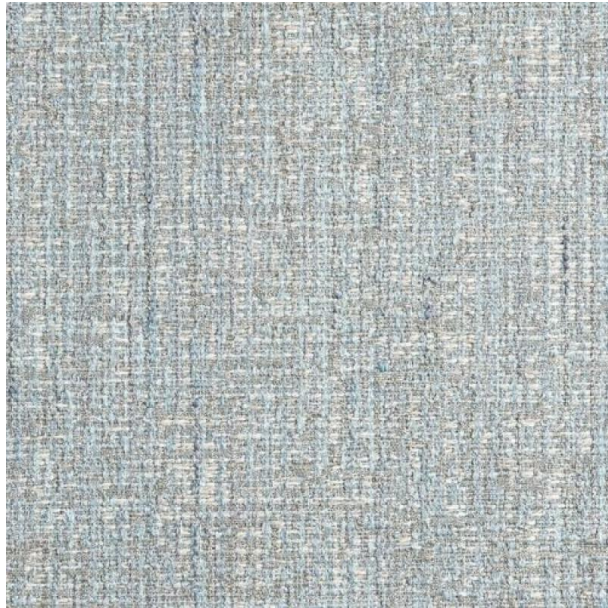

# Casamilano

5203/7

Color: Powder

Tirella: 5203

Category: Cat F

Not fireproof

35% VI 32% CO 22% PL 8% PC 3% LI - H. cm 140- 820 gr. /ml - Xenotest 4/5 - Martindale 22.000.

The colours on the screen, for well known technical reasons, are indicative only and may differ from the actual finish.

# Colour Variations

5203/1.

5203/2.

5203/7.

5203/8

5203/6

5203/3

5203/10