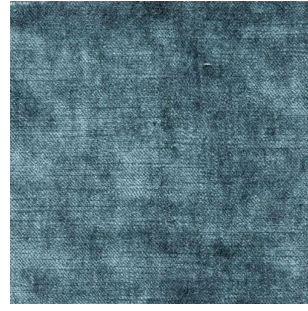

Casamilano

1403/41

Color: Safran

Tirella: 1403

Category: Cat D

Not fireproof

55% VI 45% CO - H. 140 cm - 700 gr / ml - Xenotest 5 - Martindale 50.000

Do not use detergents containing oxidants or optical bleaches.

The colours on the screen, for well known technical reasons, are indicative only and may differ from the actual finish

Colour Variations

1403/6.

1403/33.

1403/34.

1403/32.

1403/16.

1403/1.

1403/20.

1403/5.

1403/49.

1403/44.

1403/12.

1403/41.

1403/38.

1403/1