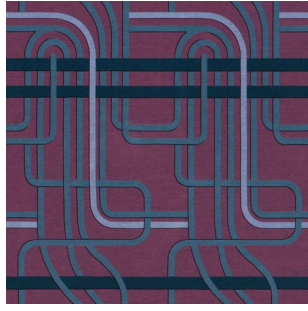

Casamilano

6289/1218

Color: Brown

Tirella: Fantasia / Design

Category: Cat G

Not fireproof

<p class="MsoNormal">Jacquard
- 70% VI 30% PL - <span lang="EN-GB"
style="line-height: 14.98px;">H. 140 cm – 565 gr / ml – Xenotest 4 / 5 – Martindale
30.000<o:p></o:p>

<p class="MsoNormal" style="margin-bottom: 0cm; line-height: 22.5pt; background-image:
initial; background-position: initial; background-size: initial; background-repeat: initial;
background-attachment: initial; background-origin: initial; background-clip: initial;">Rapporto
orizzontale / Horizontal repeat : 36 cm

The colours on the screen, for well known technical reasons,
are indicative only and may differ from the actual finish.

<p class="MsoNormal" style="margin-bottom: 0cm; line-height: 22.5pt; background-image:
initial; background-position: initial; background-size: initial; background-repeat: initial;
background-attachment: initial; background-origin: initial; background-clip: initial;"><span
style="text-align: center;">

Colour Variations

6289/1147

6289/1730

6289/1720

6289/1900